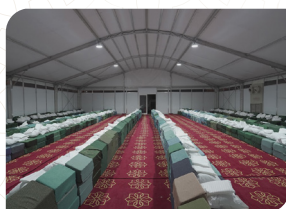

شركة إثراء الخير
لخدمات الحجاج
ITHRAA ALKHAIR
FOR PILGRIMS SERVICES

Majar Alkabsh

07

ITHRAA AL KHAIR

from 10 June to 25 June (2024)

15 Days : 10 days in Makkah , 5 days in Madinah

Luxury

Hotels

Makkah
Swissotel Makkah
10 Nights-H/B**

QUAD ROOM   TRIPLE ROOM   DOUBLE ROOM

Madinah
Sofitel
5 Nights-H/B**

QUAD ROOM   TRIPLE ROOM   DOUBLE ROOM

CAMPS

Majar Alkabsh

14 - June 2024 to 19 - June 2024
5 Days

Per Person (Excluding Flight)

DOUBLE ROOM
56.144.65 SAR

TRIPLE ROOM
52.116.51 SAR

QUAD ROOM
48.211.15 SAR

Flights

SAUDI AIRLINE

11 June Birmingham - Jeddah   ✈ 14:30   ✈ 22:45

SV 250   ✈ Birmingham 14:30   ✈ Jeddah 22:45

25 June Jeddah - Birmingham   ✈ 08:10   ✈ 12:40

SV 253   ✈ Jeddah 08:10   ✈ Birmingham 12:40

10 June London - Jeddah   ✈ 17:20   ✈ 01:35

SV 116   ✈ London 17:20   ✈ Jeddah 01:35

25 June Jeddah - London   ✈ 09:30   ✈ 14:00

SV 115   ✈ Jeddah 09:30   ✈ London 14:00