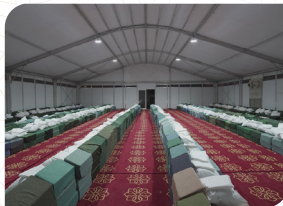

CAMPS

AIMUAISIM CAMP

14 - June 2024 to 19 - June 2024
5 Days

Per Person (Excluding Flight)

DOUBLE ROOM
43.346.27 SAR

TRIPLE ROOM
40.569.88 SAR

QUAD ROOM
38.235.25 SAR

Flights

11 June	London - Jeddah	✈ 16:25	✈ 00:40
SV 116	✈ London 16:25	✈ Jeddah 00:40	
02 July	Al Madinah - London	✈ 06:05	✈ 14:00
SV 1423	✈ Al Madinah 06:05	✈ Jeddah 07:15	
SV 115	✈ Jeddah 09:30	✈ London 14:00