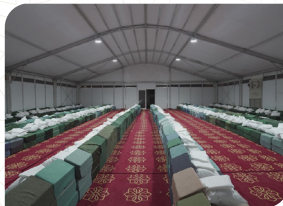

CAMPS

AIMUAISIM CAMP

14 - June 2024 to 19 - June 2024
5 Days

Per Person (Excluding Flight)

DOUBLE ROOM
43.478.98 SAR

TRIPLE ROOM
40.486.42 SAR

QUAD ROOM
36.250.19 SAR

Flights

26 May	Birmingham - Al Madinah	✈ 14:30	✈ 03:15
SV 250	✈ Birmingham 14:30	✈ Jeddah 22:45	
SV 1420	✈ Jeddah 02:10	✈ Al Madinah 03:15	
20 June	Jeddah - Birmingham	✈ 08:10	✈ 12:40
SV 253	✈ Jeddah 08:10	✈ Birmingham 12:40