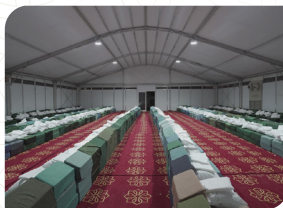

CAMPS

AIMUAISIM CAMP

14 - June 2024 to 19 - June 2024
5 Days

Per Person (Excluding Flight)

DOUBLE ROOM
42.926.34 SAR

TRIPLE ROOM
39.964.9 SAR

QUAD ROOM
37.931.21 SAR

Flights

11 June	Crawley - Jeddah	✈ 15:10	✈ 23:25
SV 100	✈ Crawley 15:10	✈ Jeddah 23:25	
02 July	Jeddah - Crawley	✈ 08:45	✈ 13:10
SV 101	✈ Jeddah 08:45	✈ Crawley 13:10