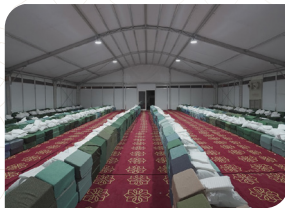

شركة إثراء الخير
لخدمات الحجاج
ITHRAA ALKHAIR
FOR PILGRIMS SERVICES

02

ITHRAA AL KHAIR
from 09 June to 02 July (2024)
23 Days : 18 days in Makkah , 5 days in Madinah

Luxury Shifting

Hotels

Makkah
Swissotel Al Maqam
7 Nights-H/B**

QUAD ROOM   TRIPLE ROOM   DOUBLE ROOM

Makkah
Jaber Towers
11 Nights-H/B**

QUAD ROOM   TRIPLE ROOM   DOUBLE ROOM

Madinah
pullman
5 Nights-H/B**

QUAD ROOM   TRIPLE ROOM   DOUBLE ROOM

CAMPS

AIMUAISIM CAMP

14 - June 2024 to 19 - June 2024
5 Days

Per Person (Excluding Flight)

DOUBLE ROOM
44.065.08 SAR

TRIPLE ROOM
40.458.07 SAR

QUAD ROOM
35.744.87 SAR

Flights

09 June   Manchester - Jeddah   ✈️ 14:50   🛬 23:20
SV 124   ✈️ Manchester 14:50   🛬 Jeddah 23:20

10 June   Manchester - Jeddah   ✈️ 14:50   🛬 23:20
SV 124   ✈️ Manchester 14:50   🛬 Jeddah 23:20

02 July   Jeddah - Manchester   ✈️ 08:15   🛬 12:55
SV 123   ✈️ Jeddah 08:15   🛬 Manchester 12:55

02 July   Jeddah - Manchester   ✈️ 08:15   🛬 12:55
SV 123   ✈️ Jeddah 08:15   🛬 Manchester 12:55